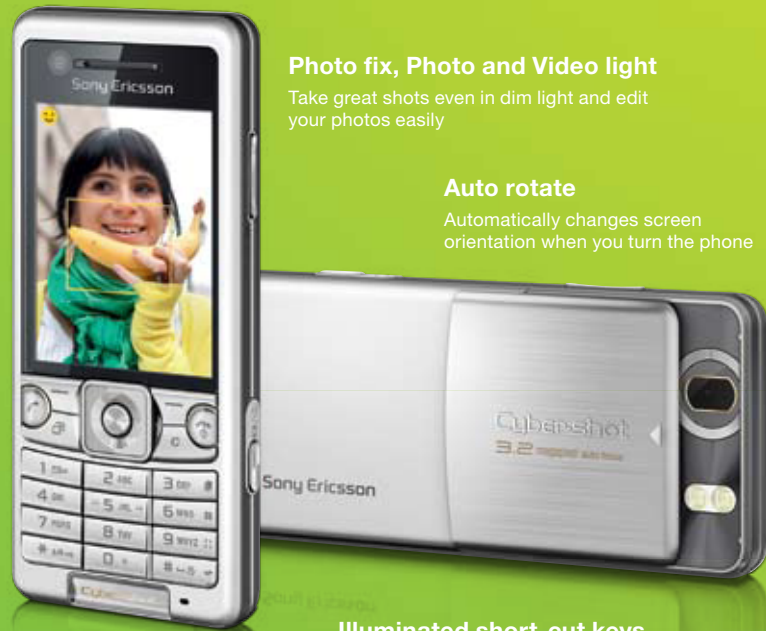

Photo fix, Photo and Video light

Take great shots even in dim light and edit your photos easily

Auto rotate

Automatically changes screen orientation when you turn the phone

Illuminated short-cut keys

Gives you quick and easy access to the camera features – even in the dark

30 SECS

Sell it in 30 seconds

Get endless hours of fun with the C510 that automatically takes a shot when you smile – thanks to Smile Shutter™ and Face detection. And with 3.2 megapixels, auto focus and Active lens cover, you'll now be able to capture spontaneous moments easily.